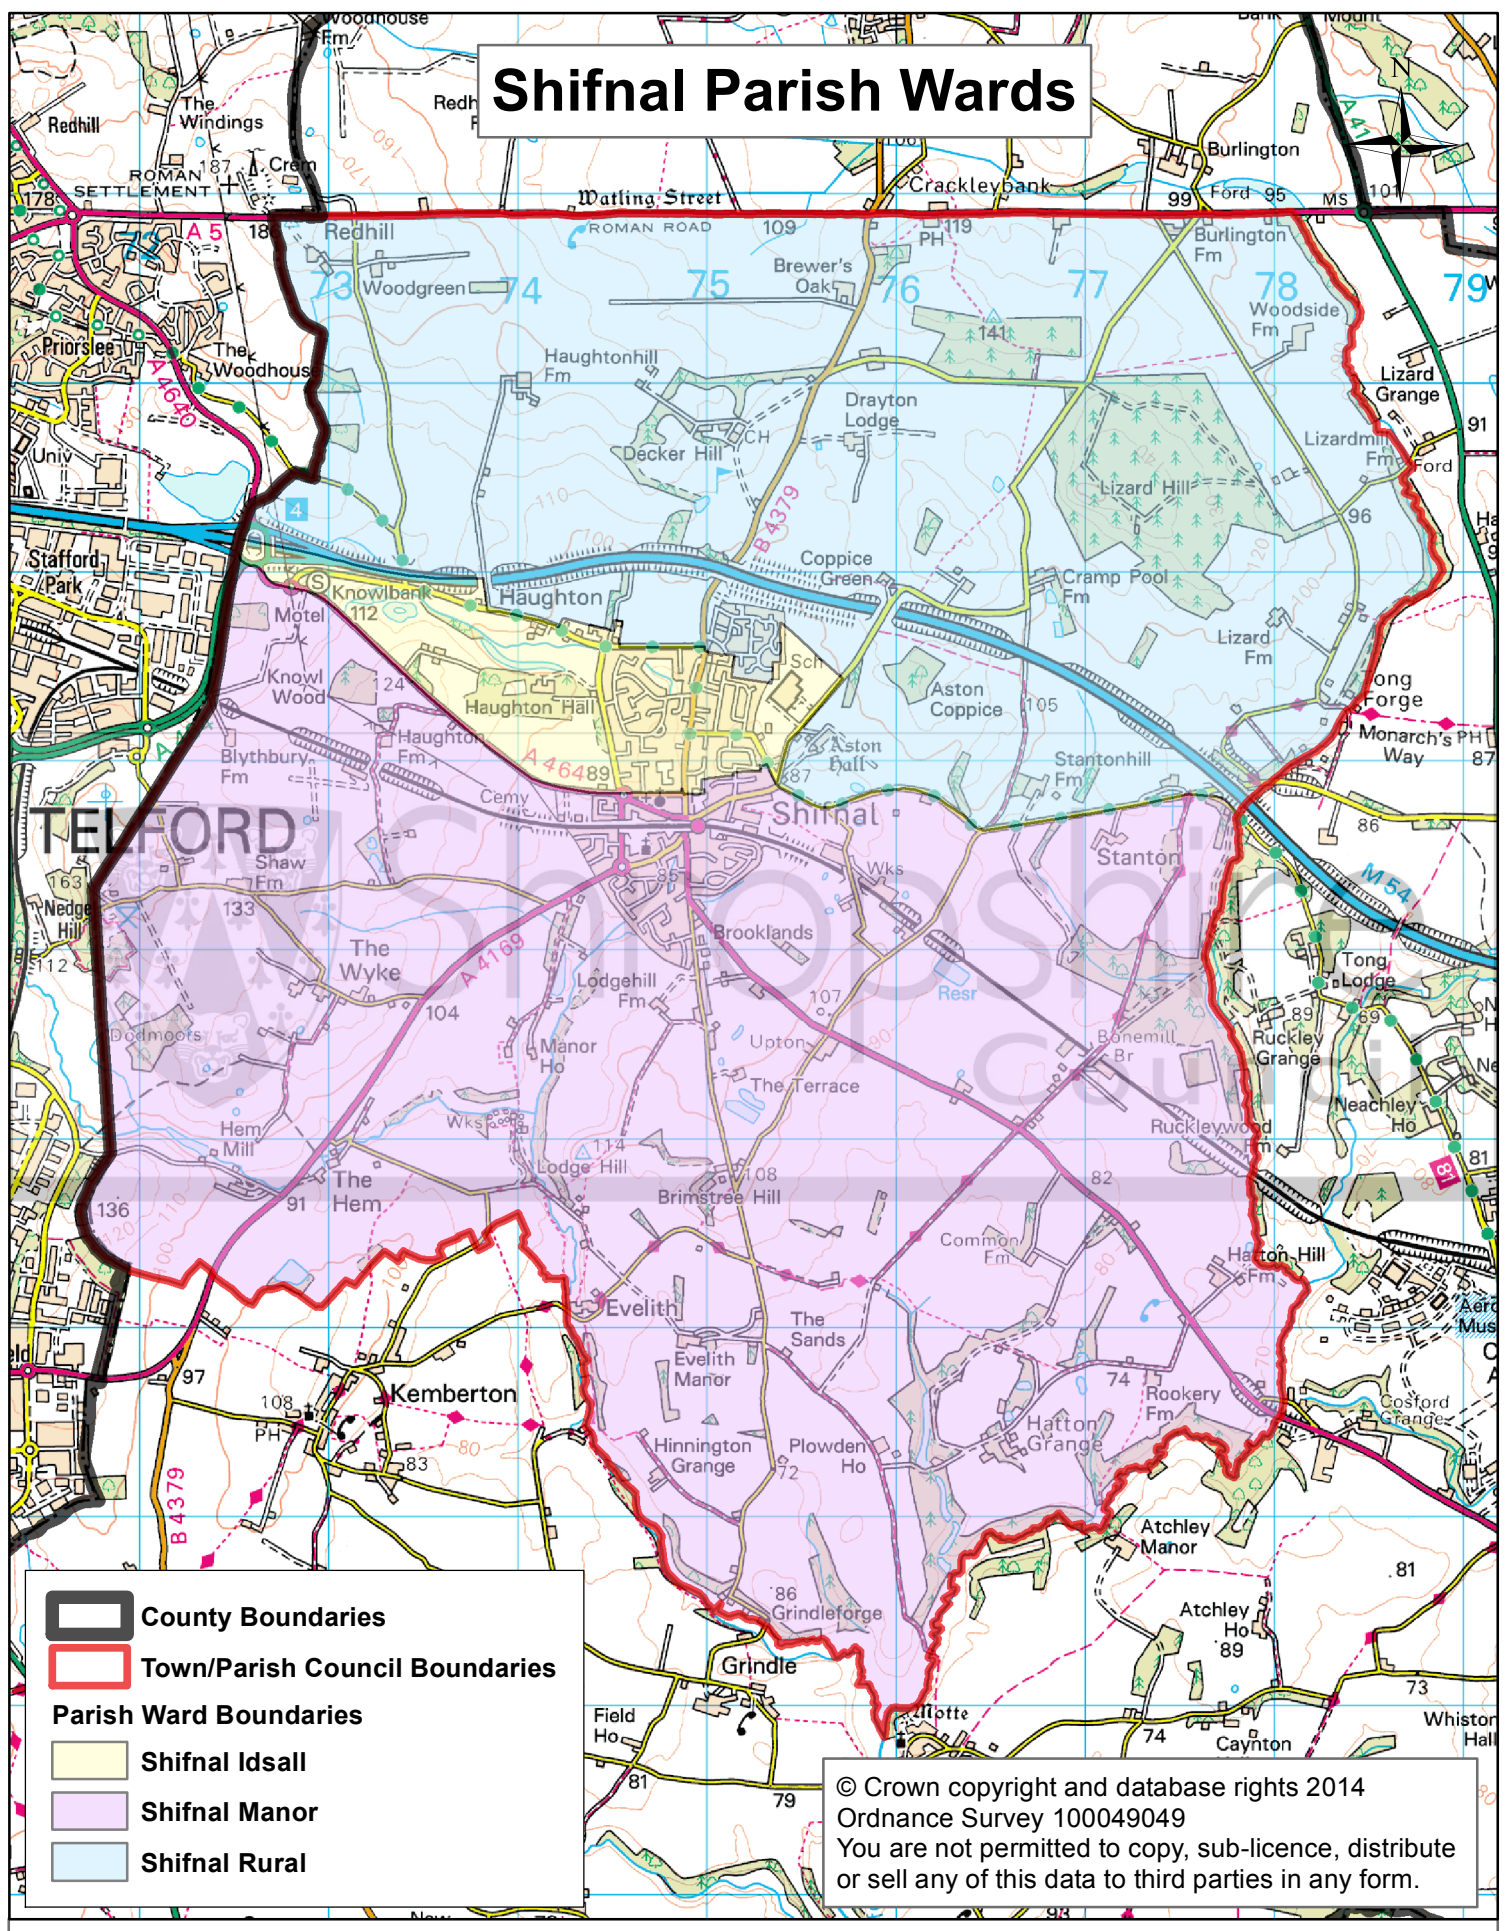

Shifnal Parish Wards

© Crown copyright and database rights 2014
 Ordnance Survey 100049049
 You are not permitted to copy, sub-licence, distribute
 or sell any of this data to third parties in any form.

Shropshire
 Council

Intelligence and Research team
 The Shirehall, Abbey Foregate
 Shrewsbury, Shropshire, SY2 6ND
 Scale: 1:40,000